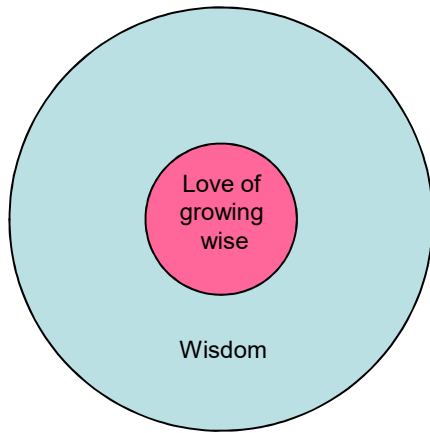

PSYCHO-SPIRITUAL STRUCTURE OF THE MIND CL #32

Masculine-Mind

Understanding

Feminine-Mind

Will

United Human Mind

Diagram A: Structural depiction of masculine and feminine parts of the human mind seen as separate.

Diagram B: Structural depiction of masculine and feminine parts of the human mind seen as a whole; Love Wisdom and Use the heavenly marriage.

THE UNITED MASCULINE AND FEMININE FORM REFLECTED IN OTHER SPIRITUAL RELATIONSHIPS