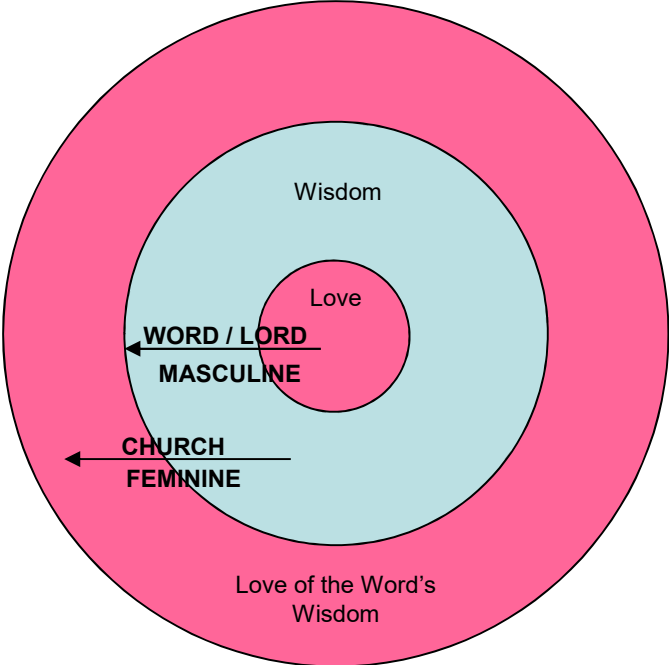

PSYCHO-SPIRITUAL STRUCTURE OF THE MIND CL #32

Masculine-Mind

Understanding

Feminine-Mind

Will

United Human Mind

Diagram A: Structural depiction of masculine and feminine parts of the human mind seen as separate.

Diagram B: Structural depiction of masculine and feminine parts of the human mind seen as a whole; Love Wisdom and Use the heavenly marriage.

THE UNITED MASCULINE AND FEMININE FORM REFLECTED IN OTHER SPIRITUAL RELATIONSHIPS

See CL 62-66

Diagram A: Depiction of the conjunction between the Lord and the Church as a corresponding form of conjugal love.

Diagram B: Depiction of the conjunction between the Celestial and Spiritual heavens as a corresponding form of conjugal love. **CL #64[2]**