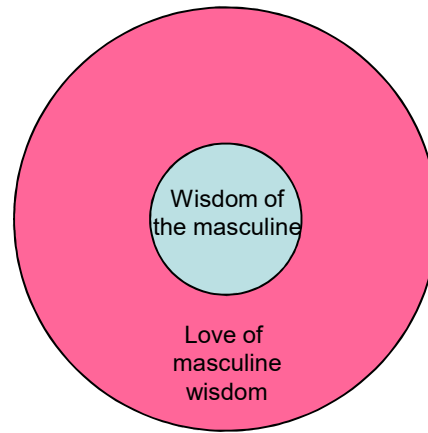

PSYCHO-SPIRITUAL STRUCTURE OF THE MIND CL #32

Masculine-Mind

Understanding

Feminine-Mind

Will

United Human Mind

Diagram A: Structural depiction of masculine and feminine parts of the human mind seen as separate.

Diagram B: Structural depiction of masculine and feminine parts of the human mind seen as a whole; Love Wisdom and Use the heavenly marriage.

THE UNITED MASCULINE AND FEMININE FORM REFLECTED IN OTHER SPIRITUAL RELATIONSHIPS