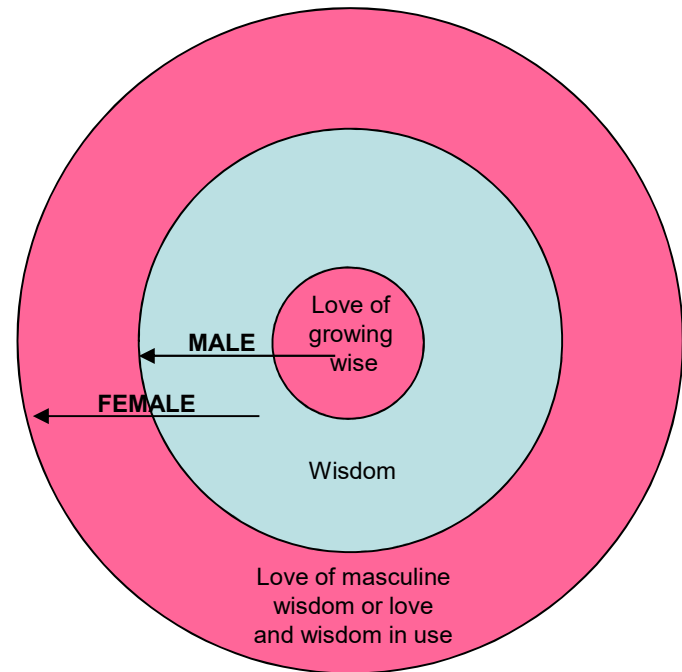

PSYCHO-SPIRITUAL STRUCTURE OF THE MIND CL #32

Masculine-Mind

Understanding

Feminine-Mind

Will

United Human Mind

Diagram A: Structural depiction of masculine and feminine parts of the human mind seen as separate.

Diagram B: Structural depiction of masculine and feminine parts of the human mind seen as a whole; Love Wisdom and Use the heavenly marriage.

THE UNITED MASCULINE AND FEMININE FORM REFLECTED IN OTHER SPIRITUAL RELATIONSHIPS