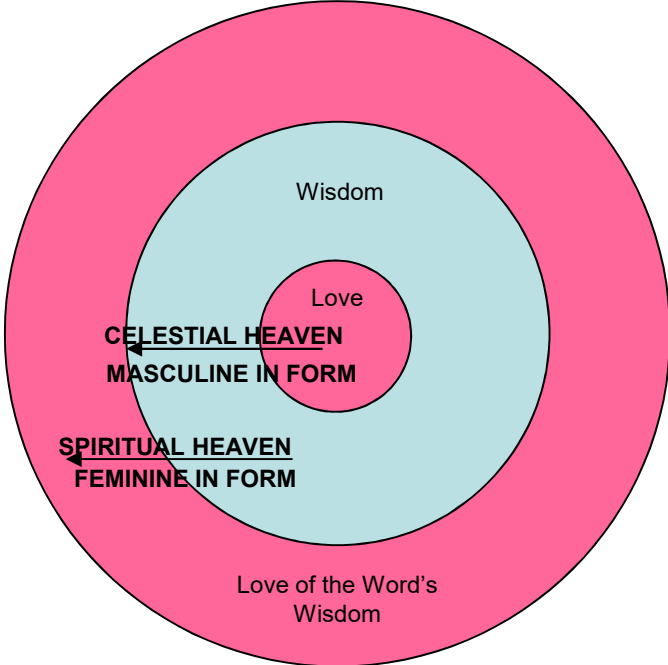

PSYCHO-SPIRITUAL STRUCTURE OF THE MIND CL #32

Masculine-Mind

Understanding

Feminine-Mind

Will

United Human Mind

Diagram A: Structural depiction of masculine and feminine parts of the human mind seen as separate.

Diagram B: Structural depiction of masculine and feminine parts of the human mind seen as a whole; Love Wisdom and Use the heavenly marriage.

THE UNITED MASCULINE AND FEMININE FORM REFLECTED IN OTHER SPIRITUAL RELATIONSHIPS

See CL 62-66

Diagram A: Depiction of the conjunction between the Lord and the Church as a corresponding form of conjugal love.

Diagram B: Depiction of the conjunction between the Celestial and Spiritual heavens as a corresponding form of conjugal love. **CL #64[2]**